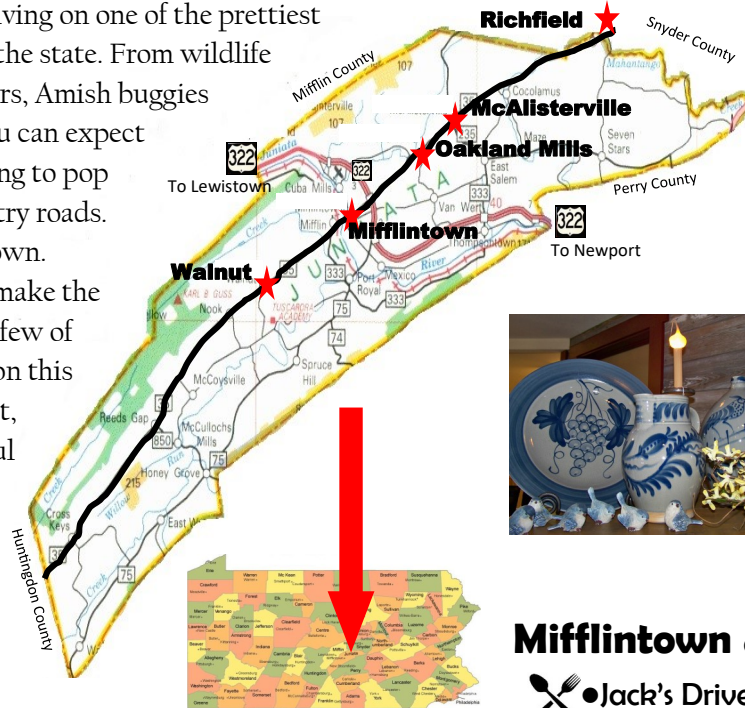

Juniata County, PA

It's 43 miles from top to bottom (or bottom to top) and no matter where you start, you'll be driving on one of the prettiest country roads in the state. From wildlife to horseback riders, Amish buggies to family pets, you can expect just about anything to pop up on these country roads. So please slow down. Take it easy and make the time to explore a few of the destinations on this tour. Or better yet, enjoy the beautiful valley scenery.

1 West Market Street, Lewistown, PA 17044
717-248-6713, vbinfo@juniatarivervalley.org
www.JRVVisitors.com

Richfield & south

- County Line Restaurant
- **The Old Mill Coffeehouse**
- Original Italian Pizza
- Village Merchants Co-op
- 80+ vendors in an old factory building. Turn left onto Walnut Street and head up the hill.
- Guardian Angel Christian Bookstore
- **Bison Farm II**—bison meat and gifts for sale
- **Buds & Bloom**

McAlisterville & south

- The Crème Stop (open seasonally)
- Guante Cafe
- Sal's Original Italian Pizza
- Bread of Life Restaurant
- **Fayette Area Lions Den**— indoor recreation and fitness center
- Fayette

Route 322 Exit at Mifflintown

- Subway ● Fox's Pizza Den ● **Sheetz** ● Clubhouse Grill ● **McDonald's**
- **IHOP** ● Van Wert Cheese Shop, 5430 Cedar Springs Road
- Dollar General Store ● Beward Pharmacy ● McLaughlin Pharmacy
- The Olde Hatchery— 27 Grays Way